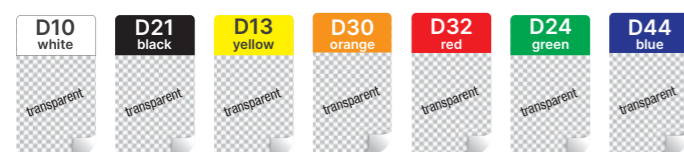

SCAN ME & ORDER ONLINE!
shop.maxsystems.de/
Verbrauchsmaterial/

Choose the colour for your labels:
Please add the desired colour no. behind the item no.
Example: SP701-D10 = 45x20 cable/tube marker in white

Max. Cable Ø in mm	Label Size in mm	Text Field Size in mm	SignMax Template	Pc./Roll	Item No.	Price/Roll
11	45x20	10x20	LKM10	750	SP701	€ 149
12	50x25	10x25	LKM11	750	SP702	€ 181
13	60x20	20x20	LKM18	900	SP709	€ 189
14	60x30	14x30	LKM12	750	SP703	€ 195
18	75x50	18x50	LKM13	450	SP704	€ 213
19	80x40	18x40	LKM14	500	SP705	€ 208
24	90x30	20x30	LKM15	700	SP706	€ 225
25	100x50	20x50	LKM16	450	SP707	€ 251
87	50x300	25x50	LKM17	80	SP708	€ 174
10	90x30	Ø 28 (for inspection sticker)	LKPP10	700	SP550	€ 225