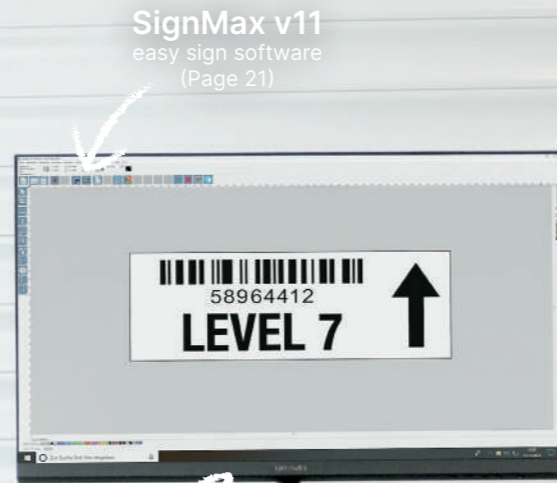

HIGHLIGHTS OVERVIEW

- **Mobile workplace**
  Efficient working without unnecessary ways.
- **Complete set incl. labeling system, software & power supply**
  The LabelMax SP3 and the SignMax Basic are the perfect team for labelling solutions.
- **Charge once and go a whole day without power connection!**
  Our proven battery system ensures that the TagRec Station is powered for a complete working day.*
- **Industrial castors & sturdy construction**
  Perfect for moving on rough surfaces.
- **Flexible modular system**
  If you have special requirements for your mobile workstation, we can also configure a completely customised model.

	Specifications
Dimensions (WxLxH)	610 × 457 × 1520 mm
Interface	USB 2.0, Ethernet, USB-Host
System Requirements	Windows 10 or 11
Resolution	300 dpi
Print Size (WxL)	max. 100 × 1500 mm
Media Width	105 mm
Processing	Automatically Cutting (Guillotine Cutter)
Included Items	Rack incl. Wheels, Labeling System LabelMax SP3, PC with Windows 10 Pro, Software SignMax Basic, Power Supply with Reinforced Battery Pack, Monitor, Monitor Bracket, Keyboard, Computer Mouse, Max Systems Mousepad, Manual

SignMax v11
easy sign software
(Page 21)

incl. monitor, PC,
mouse & keyboard