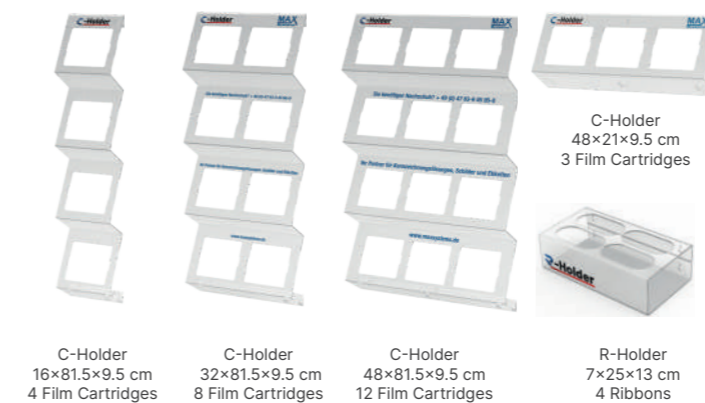

ACCESSORIES

C-Holder & R-Holder

Film cartridges and ribbon shelf

Always clearly and securely stored. With our shelving systems you are perfectly equipped. On request, the shelf systems can be completely personalized with your individual logo!

Available Variants: