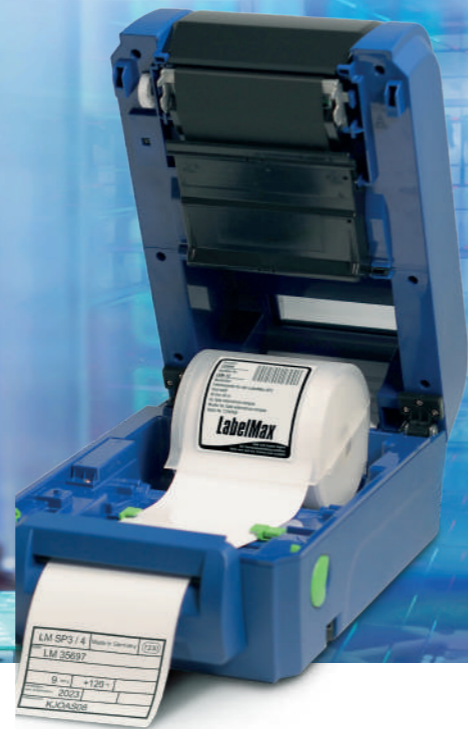

SPECIAL-RIBBONS POLYESTER

SCAN ME & ORDER ONLINE!
shop.maxsystems.de/
Verbrauchsmaterial/

Ribbons Polyester

for polyester films and films with polyester coating

High quality polyester ribbons for durable signs and markings. High print quality, sea water resistance, resistance too many solvents (e.g. turpentine or gasoline) and various alkalis and acids. Suitable for indoor and outdoor* use.

*We recommend gold & silver for indoor use only.

Colour	Width in mm	Length in m	LabelMax SP3, One & TagRecStation		LabelMax VS1	
			Item No.	Price/Pc.	Item No.	Price/Pc.
black	110	150	106904	€ 139	110256	€ 139
white	110	150	106927	€ 139	110257	€ 139
safety green	110	150	106928	€ 139	110258	€ 139
safety red	110	150	106929	€ 139	110259	€ 139
safety blue	110	150	106930	€ 139	110260	€ 139
yellow	110	150	106931	€ 139	110261	€ 139
orange	110	150	106932	€ 139	110262	€ 139
gold*	110	100	106933	€ 139	112953	€ 139
silver*	110	150	106934	€ 139	110264	€ 139

SPECIAL-FILMS POLYESTER

Film Cartridges Polyester

The polyester film is chloride, heavy metal and plasticizer free. It is characterized by good workmanship, high adhesion and excellent resistance to UV light, acids, alkalis and solvents. Suitable for indoor and outdoor use. For printing the polyester film, a polyester ribbon is required.

SCAN ME & ORDER ONLINE!
shop.maxsystems.de/
Verbrauchsmaterial/