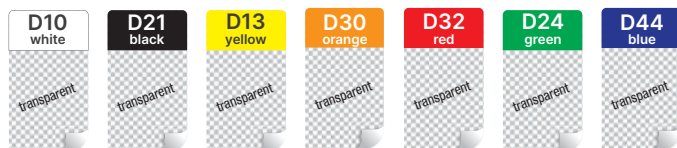

LABELMAX SP2 CONSUMABLES

Cable and tube markers

Scan me & order online!
shop.maxsystems.de/Verbrauchsmaterial/

Max. Cable Ø in mm	Label Size in mm	Text Field Size in mm	SignMax Template	Pc./Roll	Item No.	Price/Roll
11	45×20	10×20	LKM10	1000	LKM10	€ 193
12	50×25	10×25	LKM11	1000	LKM11	€ 227
13	60×20	20×20	LKM18	1000	LKM18	€ 233
14	60×30	14×30	LKM12	750	LKM12	€ 249
18	75×50	18×50	LKM13	500	LKM13	€ 288
19	80×40	18×40	LKM14	750	LKM14	€ 351
24	90×30	20×30	LKM15	1000	LKM15	€ 335
25	100×50	20×50	LKM16	500	LKM16	€ 311
87	50×300	25×50	LKM17	1000	LKM17	€ 299

Choose the colour for your cable and tube markers:
Please add the desired colour no. behind the item no.
Example: LKM10-D10 = 45×20 cable/tube marker in white

Pipe markers

Scan me & order online!
shop.maxsystems.de/Verbrauchsmaterial/